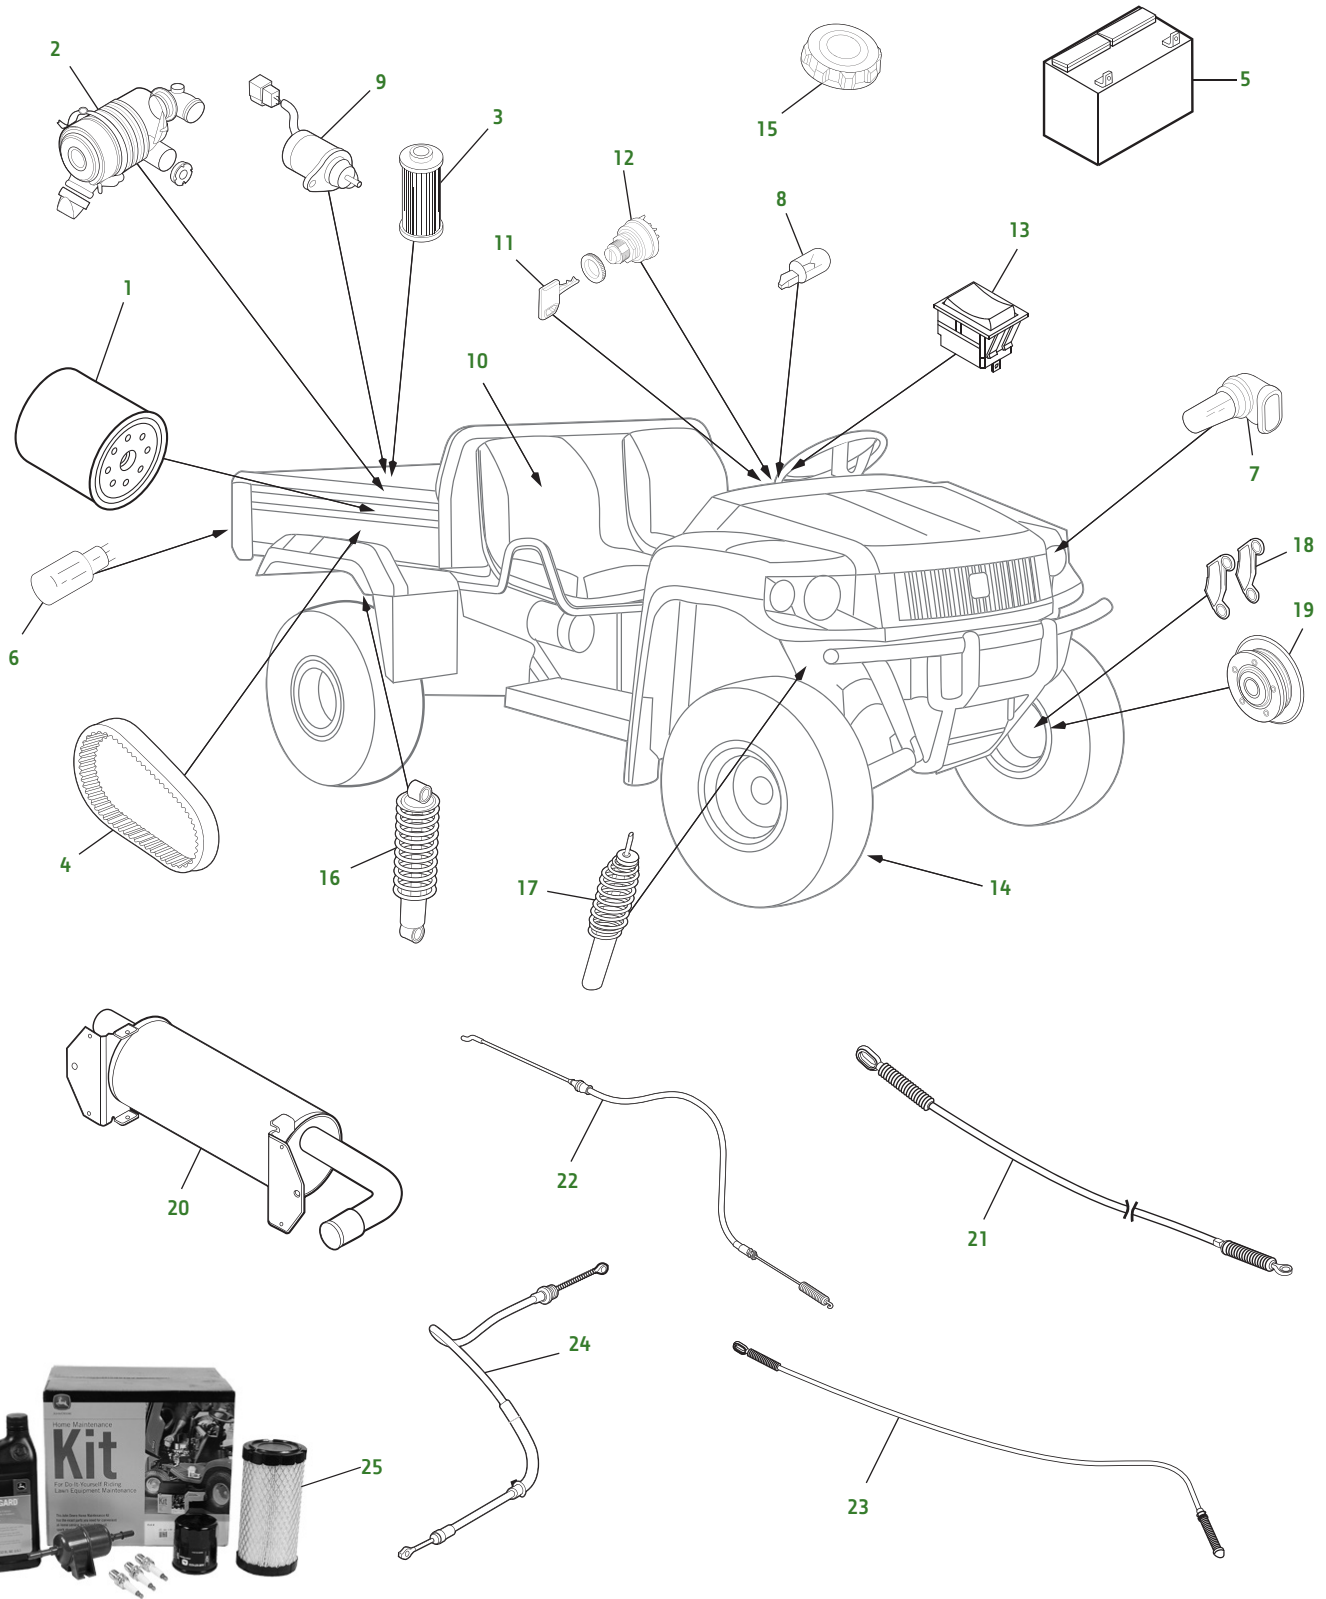

Gator 855D XUV 4X4 (Camo, Green & Yellow, Olive & Black)

Utility Vehicles

Gator 855D XUV 4X4 (Camo, Green & Yellow, Olive & Black)

Key	Part No.	Description	Key	Part No.	Description
1	M806418	OIL FILTER	15	AM146278	FILLER CAP
2	M113621	AIR FILTER ELEMENT - PRIMARY	16	AM137814	SHOCK - REAR (S/N - 060000)
	M123378	AIR FILTER ELEMENT - SECONDARY		AM142425	SHOCK - REAR (S/N 060001-)
3	M801101	FUEL FILTER ELEMENT		AM140234	SHOCK - PERFORMANCE - REAR
4	M174096	BELT - DRIVE	17	AM137815	SHOCK - FRONT (S/N -060000)
	MIU800679	BELT - FAN		AM142426	SHOCK - FRONT (S/N 060001-)
5	TY25881	BATTERY		AM140232	SHOCK - PERFORMANCE - LEFT FRONT (S/N -041861)
6	R133302	BULB - DUAL FILAMENT		AM140233	SHOCK - PERFORMANCE - RIGHT FRONT (S/N -041861)
	R133301	BULB - SINGLE FILAMENT		AM142502	SHOCK - PERFORMANCE - LEFT FRONT (S/N 041862-)
	57M10180	BULB - FRONT AMBER		AM142503	SHOCK - PERFORMANCE - LEFT FRONT (S/N 041862-)
7	R136239	BULB - HEADLIGHT	18	AM140607	BRAKE KIT - FRONT - INCLUDES 4 PADS
8	AR62407	BULB - INSTRUMENT PANEL		AM141182	BRAKE KIT - REAR - INCLUDES 4 PADS
9	M806808	FUEL SHUTOFF SOLENOID	19	AM142949	ROTOR
10	AM138194	SEAT - YELLOW	20	AM140802	MUFFLER
	AM138195	SEAT - BLACK		M811809	GASKET
11	TCA24616	KEY	21	AM136236	CABLE - THROTTLE
12	TCA22740	IGNITION SWITCH	22	AM141669	CABLE - DIFFERENTIAL LOCK
13	VGA10925	ROCKER SWITCH - HEADLIGHT (S/N - 080000)	23	AM141668	CABLE - DIFFERENTIAL INTERLOCK
	AM147340	SWITCH-LIGHTED LOW BEAM (S/N 080001-)	24	AM144020	CABLE - PARK BRAKE (S/N -080000)
14	M177842	TIRE - FRONT — 26 X 9-12 in		AM144325	CABLE - PARK BRAKE (S/N 080001-)
	M177843	TIRE - REAR — 26 X 11-12 in	25	LG260	HOME MAINTENANCE KIT
	M177846	TIRE - FRONT - ALL PURPOSE — 25 X 9-12 in			
	M177847	TIRE - REAR - ALL PURPOSE — 25 X 11-12 in			
	M177844	TIRE - REAR — 27 X 9-14 in			
	M177845	TIRE - REAR — 27 X 11-14 in			

Parts Needed in First 250 Hours of Operation

Qty	Part No.	Item	Capacity	Interval In Hours
2	M806418	Engine Oil Filter		50/200
4	TY26674	John Deere PLUS-50™ 15W - 40 Engine oil	1.7L (1.8 qt)	50/200
3	TY24416	Multi-Purpose HD Lithium Complex Grease		As Needed
1	MIA884997	Fuel Filter		200

Frequently Used Items

Qty	Part No.	Item
1	M113621	Air Filter - Primary
1	M123378	Air Filter - Secondary
1	M801101	Fuel Filter
1	M174096	Belt - Drive (4WD)
1	MIU800679	Belt - Fan
1	TCA24616	Key
1	AM146278	Filler Cap
1	TY26518	Grease Gun