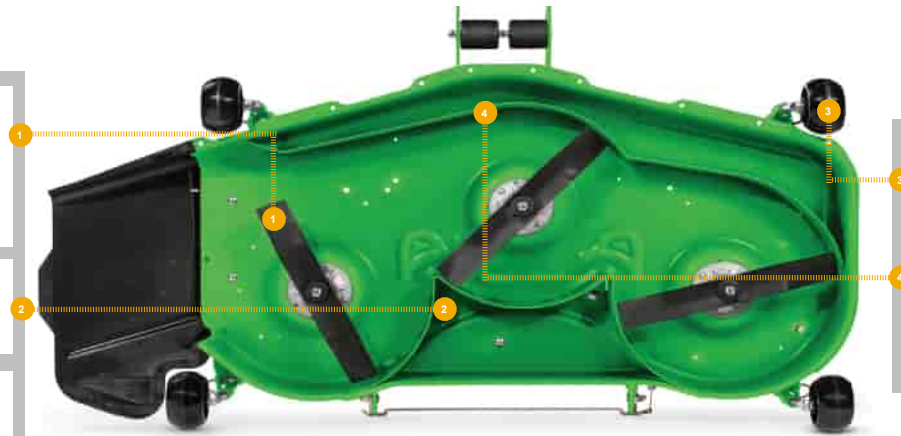

REPLACEMENT PARTS GUIDE

Z645 EZTRAK™ MOWER 48 inch High Capacity Mower Deck (second page)

MOWER BLADE

[TCU30315](#) (HIGH LIFT)
(CUT LENGTH = 110 mm)

[UC15159](#) (HIGH LIFT SELF SHARPENING)
(CUT LENGTH = 110 mm)

FLAT MOWER BELT

[M160912](#) (LGTH = 3490.0 mm,
WIDTH = 17.1 mm, TK = 11.1 mm)

MOWER DECK LEVELING GAUGE

[AM130907](#)

GAGE WHEEL

[UC28193](#)

MULCH KIT

[BM23975](#) (MULCH KIT)

[M136185](#) (MULCH BLADE)
(CUT LENGTH = 178 mm)