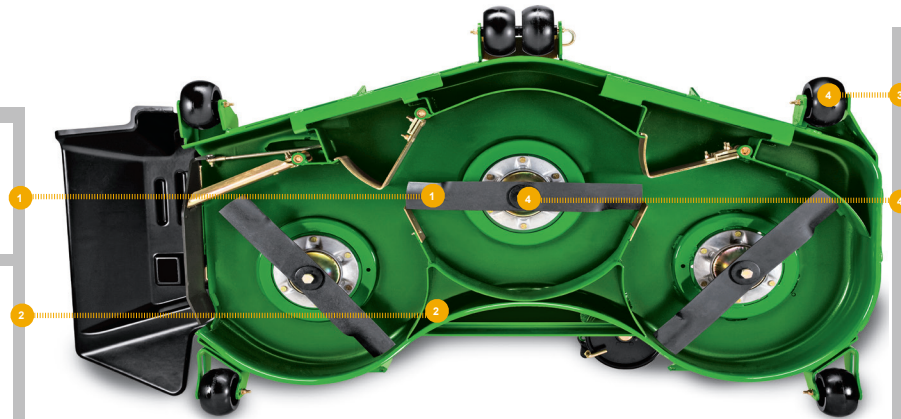

GAGE WHEEL

[M111489](#)

ROLLER

[M113955](#)

MOWER DECK LEVELLING GUAGE

[AM130907](#)

REPLACEMENT PARTS GUIDE

X394 With 54 Inch Accel Deep™ Deck

MOWER BLADES

[UC22010](#) (STANDARD)

[M152726](#) (HIGH LIFT)

MOWER BELT

[M169485](#) (LGTH = 1900 mm, TK = 11 mm,
WIDTH = 16.6 mm) (PRIMARY)

[M169486](#) (LGTH = 2810 mm, TK = 11 mm,
WIDTH = 16.6 mm) (SECONDARY)