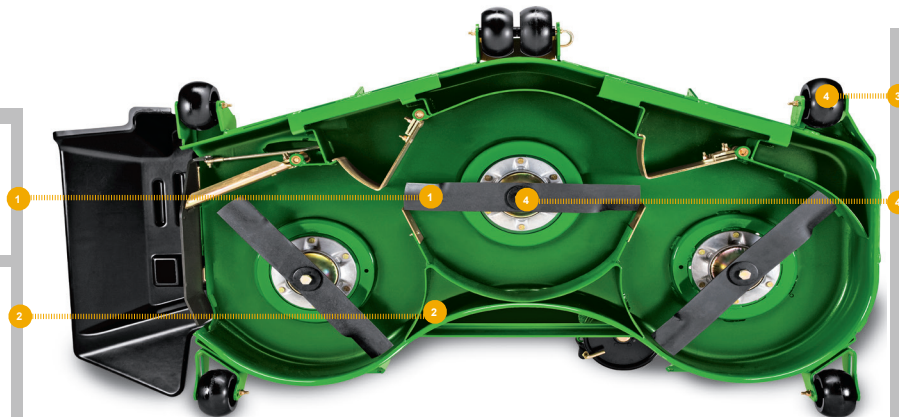

X394 With 48 Inch Accel Deep™ Deck

MOWER BLADES

[UC22009](#) (STANDARD)

[M127673](#) (MULCH)

MOWER BELT

[M169485](#) (LGTH = 1900 mm, TK = 11 mm,
WIDTH = 16.6 mm) (PRIMARY)

[M169500](#) (LGTH = 2629 mm, TK = 11 mm,
WIDTH = 16.6 mm) (SECONDARY)

GAGE WHEEL

[M111489](#)

ROLLER

[M113955](#)

MOWER DECK LEVELLING GUAGE

[AM130907](#)

REPLACEMENT PARTS GUIDE

X394 With 54 Inch Accel Deep™ Deck